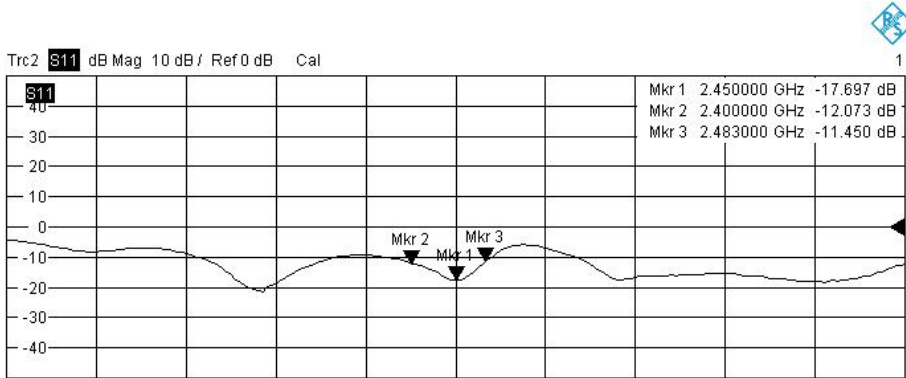

Return Loss

Ch1 Center 2.45 GHz Pwr 5 dBm Span 1 GHz